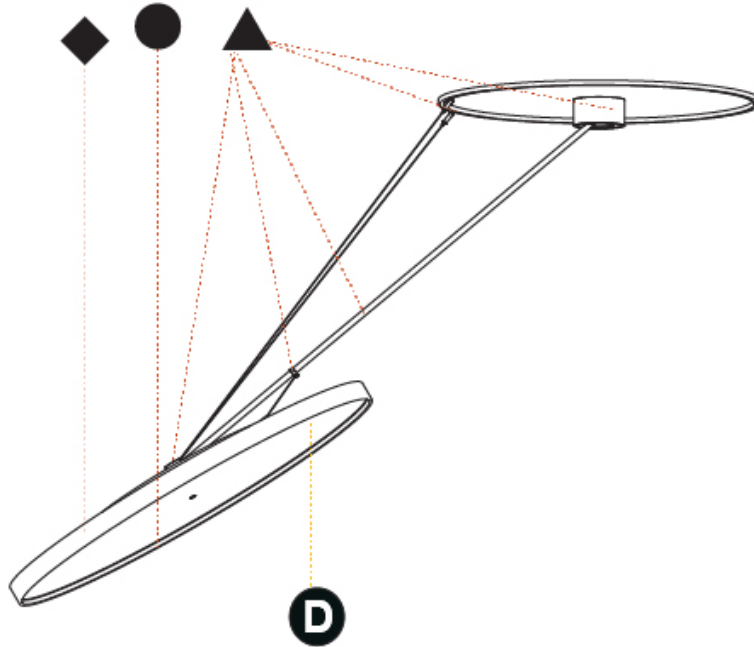

SIGN DIVA DANCER SUSPENSION

A30877-

PROJECT	_____
TYPE	_____
SPECIFIER	_____
QUANTITY	_____
DATE	_____