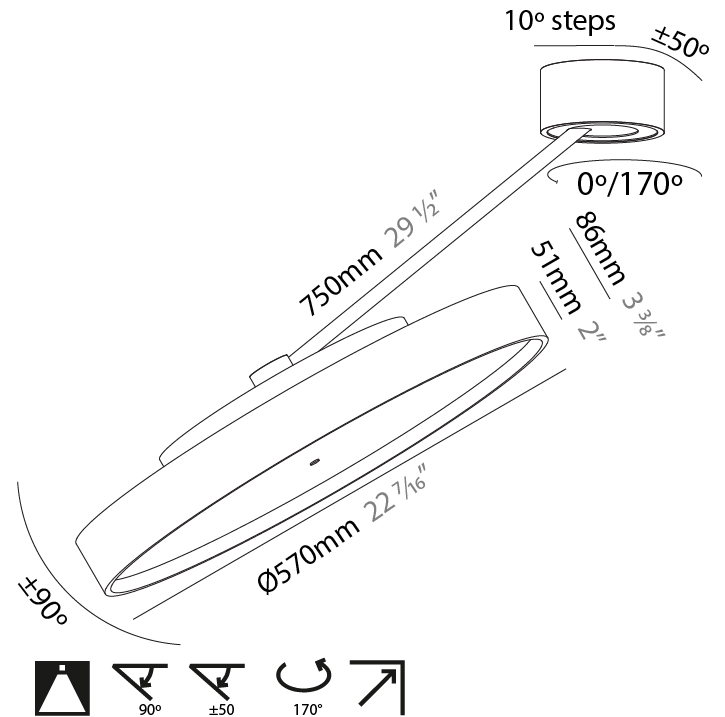

GENERAL

Series: Sign Diva Dancer
Subseries: Sign Diva Dancer Korona
Brand: Prolicht
Division: Architectural
Mounting Type: Suspension
Mounting Location: Ceiling
Subcategory: Pendant

PHYSICAL

Shape: Round
Diameter (mm): 570
Diameter (in): 22 7/16
Height (mm): 870
Depth (mm): 86
Height (in): 34 1/4
Depth (in): 3 3/8
Light Distribution: Adjustable / Direct
Weight (kg): 5
Weight (lbs): 11.023
Diffuser: PMMA - Opal / Micro-Prism / Sparkling Secret / Vintage Industrial
Fixture Finish: SSR / BKV / CWI / CRY / HAB / UFT / ITA / RUA / FTG / MYG / LOD / PUS / FRO / FUP / KIA / POP / BLS / SPG / MEY / GOH / GUM / CHC / COM / ABZ / JAG / OBR / MOS / ROR
Fixture Material: Extruded Aluminum / Steel

ELECTRICAL

Lamp Type: LED (Zhaga Standard)
Input Wattage (W): 52.8
Total Output Wattage (W): 47.52
Dimming: Tri-Mode (Non-Dimming and Phase Dimming (120Vac only) and 0-10V Dimming)
Driver Included: Yes
Driver Location: Integrated
Driver Type: Constant Current - Universal
Driver Class: Class 2
Input Voltage (V): 120 - 277
Constant Current (MA): 350

LED

Color Temperature (*K): 2700 / 3000 / 3500 / 4000
Max. Delivered Lumen (lm): 5060 / 6320 / 6448 / 6580
CRI: >90 CRI
Lamp Life (hrs): 50000

OPTICAL

Adjustability: Rotational Canopy 170°; Tilting Canopy ±50°; Tilting Head ±90°

RATINGS AND CERTIFICATIONS

Certified By: Certified for North American Standards
IP rating: IP20