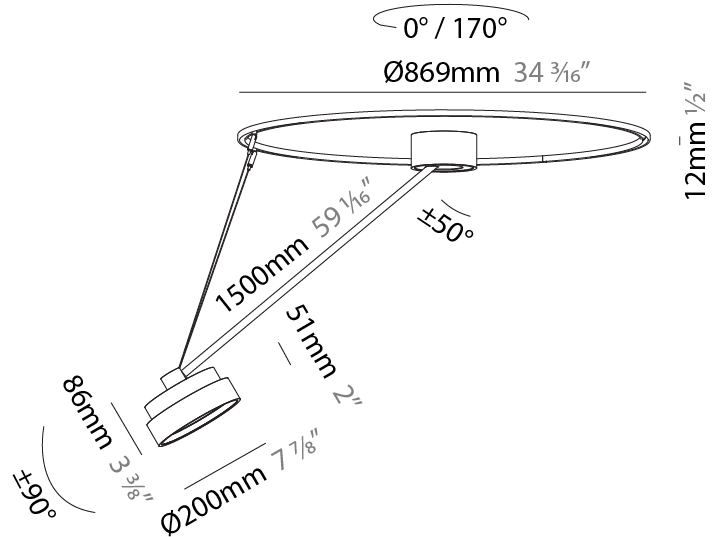

PHYSICAL

| |
|---|
| Shape: Round |
| Diameter (mm): 400 |
| Diameter (in): 15 3/4 |
| Height (mm): 870 |
| Depth (mm): 86 |
| Height (in): 34 1/4 |
| Depth (in): 3 3/8 |
| Light Distribution: Adjustable / Direct |
| Weight (kg): 3.5 |
| Weight (lbs): 7.716 |
| Diffuser: PMMA - Opal / Micro-Prism / Sparkling Secret / Vintage Industrial |
| Fixture Finish: SSR / BKV / CWI / CRY / HAB / UFT / ITA / RUA / FTG / MYG / LOD / PUS / FRO / FUP / KIA / POP / BLS / SPG / MEY / GOH / GUM / CHC / COM / ABZ / JAG / OBR / MOS / ROR |
| Fixture Material: Extruded Aluminum / Steel |

PHYSICAL

| |
|---|
| Shape: Round |
| Diameter (mm): 200 |
| Diameter (in): 7 7/8 |
| Height (mm): 1620 |
| Height (in): 63 3/4 |
| Light Distribution: Adjustable / Direct |
| Weight (kg): 3 |
| Weight (lbs): 6.6 |
| Diffuser: PMMA - Opal / Micro-Prism / Sparkling Secret / Vintage Industrial |
| Fixture Finish: SSR / BKV / CWI / CRY / HAB / UFT / ITA / RUA / FTG / MYG / LOD / PUS / FRO / FUP / KIA / POP / BLS / SPG / MEY / GOH / GUM / CHC / COM / ABZ / JAG / OBR / MOS / ROR |
| Fixture Material: Extruded Aluminum / Steel |

OPTICAL

Adjustability: Rotational Canopy 170°; Tilting Canopy ±50°; Tilting Head ±90°

RATINGS AND CERTIFICATIONS

| |
|--|
| Certified By: Certified for North American Standards |
| IP rating: IP20 |

SIGN DIVA DANCER SUSPENSION